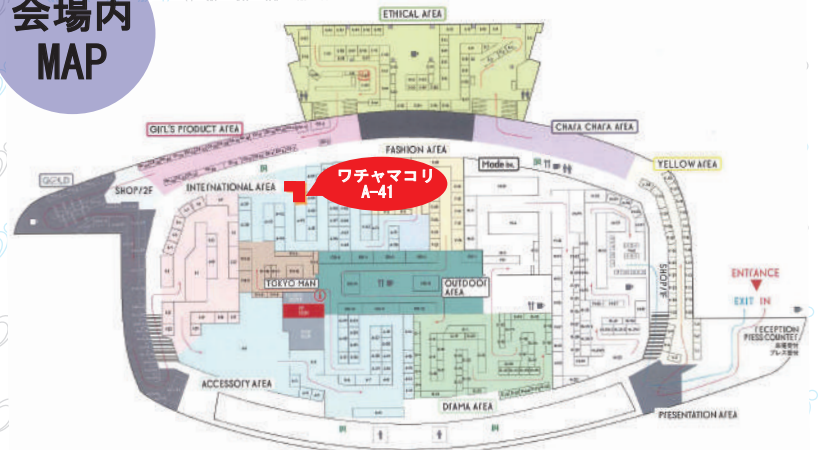

会場内 MAP

株式会社 ロイヤル

〒103-0011 東京都中央区日本橋大伝馬町12番2号 セイショウ日本橋ビル5階

TEL 03-3669-1458 FAX 03-3662-8256